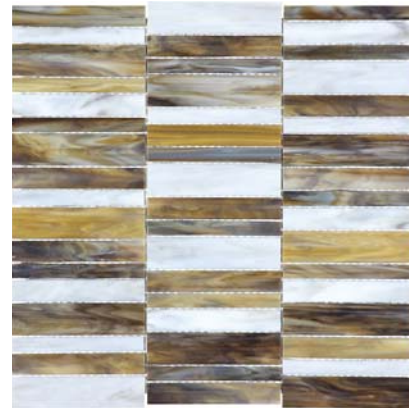

BAROQUE CALACATTA RANDOM STACKED STAINED GLASS  
MOSAICS 35-075

BAROQUE CARRARA RANDOM STRIP STAINED GLASS MOSAICS  
35-081

BAROQUE CALACATTA RANDOM STRIP STAINED GLASS MOSAICS  
35-082

## BLISS – BAROQUE STAINED GLASS MOSAICS

1" x 1" BAROQUE ALABASTRO STAINED GLASS MOSAICS  
35-069

1" x 1" BAROQUE PEPERINO STAINED GLASS MOSAICS  
35-070

BAROQUE ALABASTRO RANDOM STACKED STAINED GLASS  
MOSAICS 35-076

BAROQUE PEPERINO RANDOM STACKED STAINED GLASS  
MOSAICS 35-077

BAROQUE ALABASTRO RANDOM STRIP STAINED GLASS MOSAICS  
35-083

BAROQUE PEPERINO RANDOM STRIP STAINED GLASS MOSAICS  
35-084