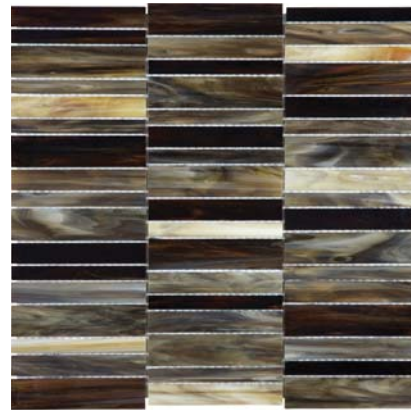

## BLISS – BAROQUE STAINED GLASS MOSAICS

1" x 1" BAROQUE CORALLO STAINED GLASS MOSAICS  
35-071

1" x 1" BAROQUE PARADISO STAINED GLASS MOSAICS  
35-072

BAROQUE CORALLO RANDOM STACKED STAINED GLASS  
MOSAICS 35-078

BAROQUE PARADISO RANDOM STACKED STAINED GLASS  
MOSAICS 35-079

BAROQUE CORALLO RANDOM STRIP STAINED GLASS MOSAICS  
35-085

BAROQUE PARADISO RANDOM STRIP STAINED GLASS MOSAICS  
35-086