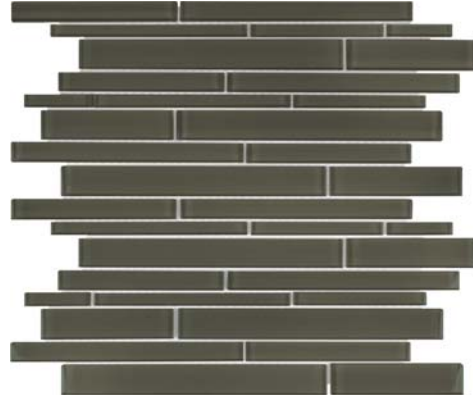

3" x 12" ELEMENT CARBON GLASS TILE
38-003

1" x 1" ELEMENT SMOKE GLASS MOSAICS
35-053

1" x 1" ELEMENT CARBON GLASS MOSAICS
35-054

ELEMENT SMOKE RANDOM STRIP GLASS MOSAICS
35-059

ELEMENT CARBON RANDOM STRIP GLASS MOSAICS
35-060