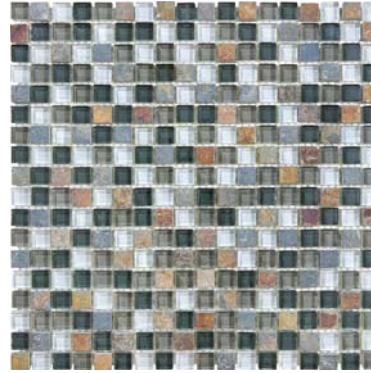

bliss
glass + stone

58" x 58" SILVER ASPEN GLASS QUARTZ BLEND MOSAICS
(6" x 6", 2" x 2" BENGAL AUTUMN/PORCELAN TILE)

BLISS – GLASS SLATE/QUARTZ BLEND MOSAICS

5/8" x 5/8" AMBER TEA GLASS SLATE BLEND MOSAICS
35-017

5/8" x 5/8" SMOKY MICA GLASS SLATE BLEND MOSAICS
35-018

5/8" x 5/8" COTTON WOOD GLASS QUARTZ BLEND
MOSAICS 35-020

5/8" x 5/8" SILVER ASPEN GLASS QUARTZ BLEND MOSAICS
35-021

5/8" x 5/8" NORWEGIAN ICE GLASS QUARTZ BLEND
MOSAICS 35-022