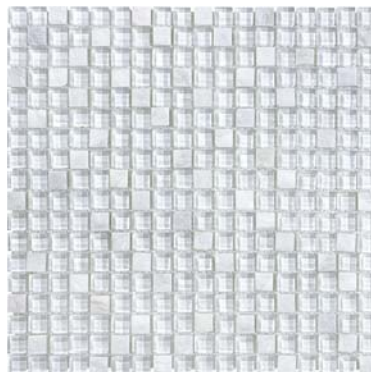

bliss
glass + stone

58" x 58" SILVER ASPEN GLASS QUARTZ BLEND MOSAICS
(6" x 6", 2" x 2" BENGAL AUTUMN/PORCELAN TILE)

BLISS – GLASS SLATE/QUARTZ BLEND MOSAICS

5/8" x 5/8" AMBER TEA GLASS SLATE BLEND MOSAICS
35-017

5/8" x 5/8" SMOKY MICA GLASS SLATE BLEND MOSAICS
35-018

5/8" x 5/8" COTTON WOOD GLASS QUARTZ BLEND
MOSAICS 35-020

5/8" x 5/8" SILVER ASPEN GLASS QUARTZ BLEND MOSAICS
35-021

5/8" x 5/8" NORWEGIAN ICE GLASS QUARTZ BLEND
MOSAICS 35-022