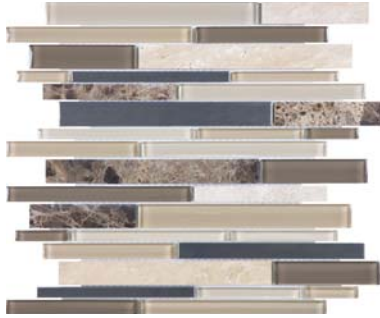

BLISS GLASS STONE STAINLESS LINEAR BLEND MOSAICS

WOODLAND PARK GLASS STONE STAINLESS
LINEAR BLEND MOSAICS 35-043