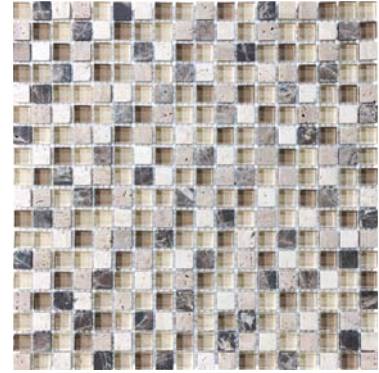

bliss
glass + stone

CAPPUCINO GLASS STONE LINEAR BLEND MOSAICS

BLISS – GLASS STONE BLEND MOSAICS

5/8" x 5/8" CABERNET GLASS STONE BLEND MOSAICS
35-005

5/8" x 5/8" BAMBOO GLASS STONE BLEND MOSAICS
35-003

5/8" x 5/8" CAPPUCCINO GLASS STONE BLEND MOSAICS
35-002

5/8" x 5/8" MIDNIGHT GLASS STONE BLEND MOSAICS
35-004

5/8" x 5/8" WATERFALL GLASS STONE BLEND MOSAICS
35-007

5/8" x 5/8" ICELAND GLASS STONE BLEND MOSAICS
35-008

5/8" x 5/8" SPA GLASS STONE BLEND MOSAICS
35-001

5/8" x 5/8" CRÈME BRÛLÉE GLASS STONE BLEND MOSAICS
35-006

PACKAGING INFORMATION

DESCRIPTION	ITEM CODE	LBS/BOX	PCS/BOX	SQFT/BOX	BOXES/SKID	SQFT/SKID
5/8" x 5/8" CABERNET GLASS STONE BLEND MOSAICS	35-005	32.0	10	10	36	360
5/8" x 5/8" BAMBOO GLASS STONE BLEND MOSAICS	35-003	32.0	10	10	36	360
5/8" x 5/8" CAPPUCCINO GLASS STONE BLEND MOSAICS	35-002	32.0	10	10	36	360
5/8" x 5/8" MIDNIGHT GLASS STONE BLEND MOSAICS	35-004	32.0	10	10	36	360
5/8" x 5/8" WATERFALL GLASS STONE BLEND MOSAICS	35-007	32.0	10	10	36	360
5/8" x 5/8" ICELAND GLASS STONE BLEND MOSAICS	35-008	32.0	10	10	36	360
5/8" x 5/8" SPA GLASS STONE BLEND MOSAICS	35-001	32.0	10	10	36	360
5/8" x 5/8" CRÈME BRÛLÉE GLASS STONE BLEND MOSAICS	35-006	32.0	10	10	36	360

CRÈME BRÛLÉE GLASS STONE LINEAR BLEND MOSAICS
35-014

PACKAGING INFORMATION

DESCRIPTION	ITEM CODE	LBS/BOX	PCS/BOX	SQFT/BOX	BOXES/SKID	SQFT/SKID
CABERNET GLASS STONE LINEAR BLEND MOSAICS	35-013	36.63	10	10	36	360
BAMBOO GLASS STONE LINEAR BLEND MOSAICS	35-011	36.63	10	10	36	360
CAPPUCCINO GLASS STONE LINEAR BLEND MOSAICS	35-010	36.63	10	10	36	360
MIDNIGHT GLASS STONE LINEAR BLEND MOSAICS	35-012	36.63	10	10	36	360
WATERFALL GLASS STONE LINEAR BLEND MOSAICS	35-015	36.63	10	10	36	360
ICELAND GLASS STONE LINEAR BLEND MOSAICS	35-016	36.63	10	10	36	360
SPA GLASS STONE LINEAR BLEND MOSAICS	35-009	36.63	10	10	36	360
CRÈME BRÛLÉE GLASS STONE LINEAR BLEND MOSAICS	35-014	36.63	10	10	36	360