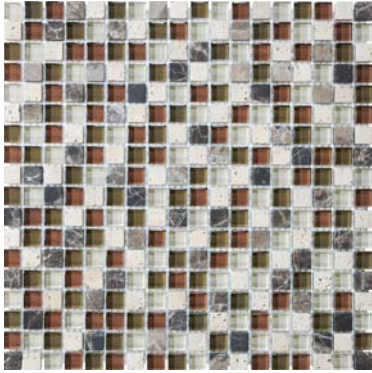

bliss
glass + stone

CAPPUCINO GLASS STONE LINEAR BLEND MOSAICS

BLISS – GLASS STONE BLEND MOSAICS

5/8" x 5/8" CABERNET GLASS STONE BLEND MOSAICS
35-005

5/8" x 5/8" BAMBOO GLASS STONE BLEND MOSAICS
35-003

5/8" x 5/8" CAPPUCCINO GLASS STONE BLEND MOSAICS
35-002

5/8" x 5/8" MIDNIGHT GLASS STONE BLEND MOSAICS
35-004

5/8" x 5/8" WATERFALL GLASS STONE BLEND MOSAICS
35-007

5/8" x 5/8" ICELAND GLASS STONE BLEND MOSAICS
35-008

5/8" x 5/8" SPA GLASS STONE BLEND MOSAICS
35-001

5/8" x 5/8" CRÈME BRÛLÉE GLASS STONE BLEND MOSAICS
35-006

PACKAGING INFORMATION

DESCRIPTION	ITEM CODE	LBS/BOX	PCS/BOX	SQFT/BOX	BOXES/SKID	SQFT/SKID
5/8" x 5/8" CABERNET GLASS STONE BLEND MOSAICS	35-005	32.0	10	10	36	360
5/8" x 5/8" BAMBOO GLASS STONE BLEND MOSAICS	35-003	32.0	10	10	36	360
5/8" x 5/8" CAPPUCCINO GLASS STONE BLEND MOSAICS	35-002	32.0	10	10	36	360
5/8" x 5/8" MIDNIGHT GLASS STONE BLEND MOSAICS	35-004	32.0	10	10	36	360
5/8" x 5/8" WATERFALL GLASS STONE BLEND MOSAICS	35-007	32.0	10	10	36	360
5/8" x 5/8" ICELAND GLASS STONE BLEND MOSAICS	35-008	32.0	10	10	36	360
5/8" x 5/8" SPA GLASS STONE BLEND MOSAICS	35-001	32.0	10	10	36	360
5/8" x 5/8" CRÈME BRÛLÉE GLASS STONE BLEND MOSAICS	35-006	32.0	10	10	36	360

CRÈME BRÛLÉE GLASS STONE LINEAR BLEND MOSAICS
35-014

PACKAGING INFORMATION

DESCRIPTION	ITEM CODE	LBS/BOX	PCS/BOX	SQFT/BOX	BOXES/SKID	SQFT/SKID
CABERNET GLASS STONE LINEAR BLEND MOSAICS	35-013	36.63	10	10	36	360
BAMBOO GLASS STONE LINEAR BLEND MOSAICS	35-011	36.63	10	10	36	360
CAPPUCCINO GLASS STONE LINEAR BLEND MOSAICS	35-010	36.63	10	10	36	360
MIDNIGHT GLASS STONE LINEAR BLEND MOSAICS	35-012	36.63	10	10	36	360
WATERFALL GLASS STONE LINEAR BLEND MOSAICS	35-015	36.63	10	10	36	360
ICELAND GLASS STONE LINEAR BLEND MOSAICS	35-016	36.63	10	10	36	360
SPA GLASS STONE LINEAR BLEND MOSAICS	35-009	36.63	10	10	36	360
CRÈME BRÛLÉE GLASS STONE LINEAR BLEND MOSAICS	35-014	36.63	10	10	36	360