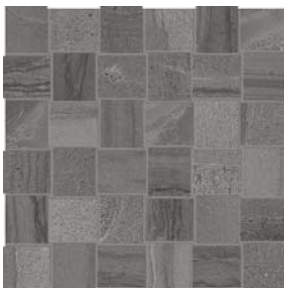

## AMELIA HD PORCELAIN TILE

18" x 36" AMELIA CARBON HD RECTIFIED PORCELAIN TILE  
MATTE 68-307

6" x 36" AMELIA CARBON HD RECTIFIED PORCELAIN TILE  
MATTE 62-725

12" x 24" AMELIA CARBON HD PORCELAIN TILE  
POLISHED RECTIFIED 69-865, MATTE 69-071