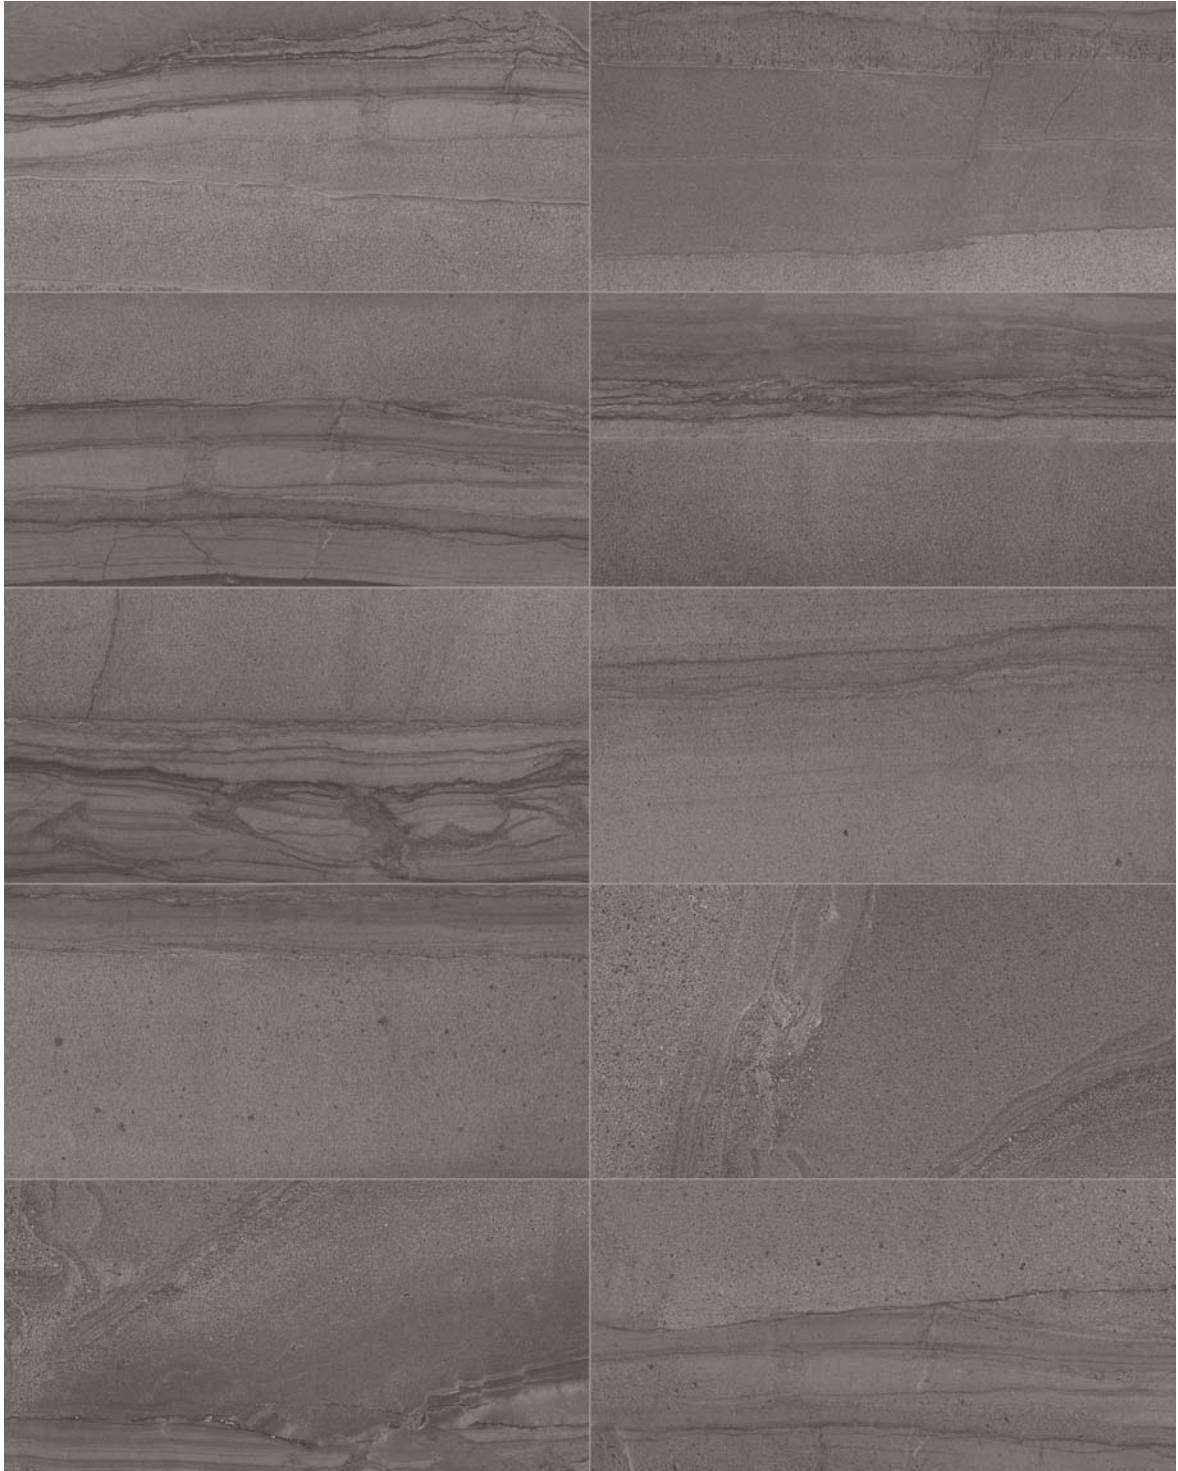

3" x 12" AMELIA SMOKE HD PORCELAIN BULLNOSE
POLISHED 69-868, MATTE 69-078

AMELIA HD PORCELAIN TILE

12" x 24" AMELIA CARBON HD PORCELAIN TILE