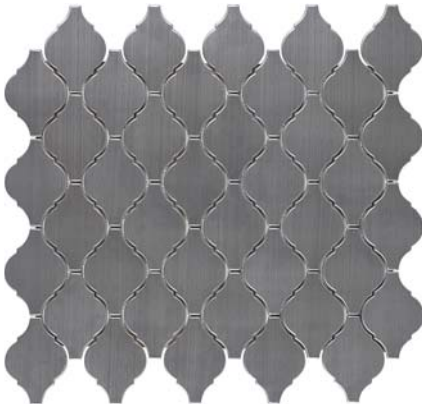

PASHA STAINLESS STEEL MOSAICS

PASHA STAINLESS STEEL MOSAICS

STAINLESS STEEL RANDOM STRIP MOSAICS
79-159

STAINLESS STEEL RANDOM STACKED MOSAICS
79-158

2" x 6" STAINLESS STEEL BRICK MOSAICS
79-155

1" x 4" STAINLESS STEEL BRICK MOSAICS
79-154

STAINLESS STEEL LANTERN MOSAICS
79-156

STAINLESS STEEL PENNY ROUND MOSAICS
79-157

PASHA STAINLESS STEEL MOSAICS

PACKAGING INFORMATION

DESCRIPTION	ITEM CODE	LBS/BOX	PCS/BOX	SQFT/BOX	BOXES/SKID	SQFT/SKID
STAINLESS STEEL RANDOM STRIP MOSAICS	79-159	32.55	10	10	45	450
STAINLESS STEEL RANDOM STACKED MOSAICS	79-158	32.11	10	10	45	450
2" x 6" STAINLESS STEEL BRICK MOSAICS	79-155	35.08	10	10	36	360
1" x 4" STAINLESS STEEL BRICK MOSAICS	79-154	33.73	10	10	45	450
STAINLESS STEEL LANTERN MOSAICS	79-156	25.17	10	9	45	405
STAINLESS STEEL PENNY ROUND MOSAICS	79-157	21.80	10	10	45	450