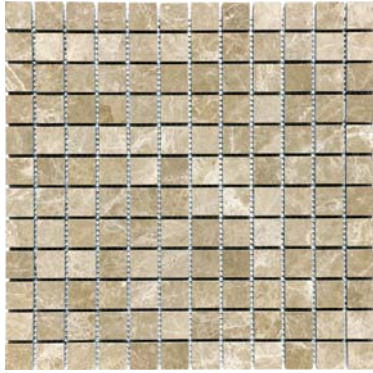

EMPERADOR LIGHT MARBLE

EMPERADOR LIGHT MARBLE

1" x 1" EMPERADOR LIGHT MOSAICS
POLISHED 76-024, HONED 76-018

EMPERADOR LIGHT BASKETWEAVE MOSAICS
POLISHED 76-290, HONED 76-200

EMPERADOR LIGHT MINI VERSAILLES MOSAICS
POLISHED 76-291, HONED 76-201

EMPERADOR LIGHT RANDOM STRIP MOSAICS
POLISHED 76-292, HONED 76-202

5/8" x 5/8" COUNTRYSIDE BLEND MOSAICS
76-159

TRIMS

2" x 12" EMPERADOR LIGHT ASPENDOS CHAIR RAILS
POLISHED 77-348, HONED 77-342

5/8" x 12" EMPERADOR LIGHT MINI PENCILS
POLISHED 77-378, HONED 77-372

18" x 18" EMPERADOR LIGHT MARBLE
POLISHED 72-310, HONED 72-307

6" x 18" EMPERADOR LIGHT MARBLE
POLISHED 72-355, HONED 72-352

6" x 6" EMPERADOR LIGHT MARBLE
POLISHED 72-056, HONED 72-053

3" x 6" EMPERADOR LIGHT MARBLE
POLISHED 72-036, HONED 72-033