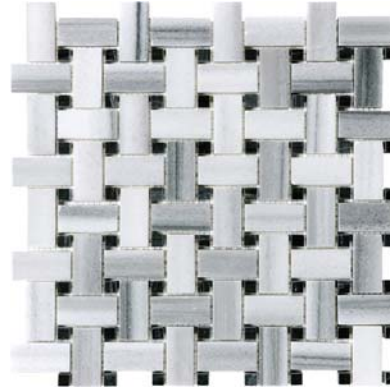

FLUID MARBLE

FLUID MARBLE

1" x 1" FLUID MOSAICS
POLISHED 76-330, HONED 76-334

FLUID BASKETWEAVE MOSAICS
POLISHED 76-331, HONED 76-335

FLUID MINI VERSAILLES MOSAICS
POLISHED 76-333, HONED 76-337

FLUID RANDOM STRIP MOSAICS
POLISHED 76-332, HONED 76-336

TRIMS

2" x 12" FLUID ASPENDOS CHAIR RAILS
POLISHED 77-352, HONED 77-353

5/8" x 12" FLUID MINI PENCILS
POLISHED 77-382, HONED 77-383

9" x 9" FLUID MARBLE CORNER SHELF
POLISHED 33-044, HONED 33-043

5/8" x 5/8" GLACIER BLEND MOSAICS
76-158

FLUID MARBLE

12" x 12" FLUID MARBLE
POLISHED 72-111, HONED 72-112

12" x 24" FLUID MARBLE
POLISHED 72-406, HONED 72-407

18" x 18" FLUID MARBLE
POLISHED 72-311, HONED 72-312

6" x 18" FLUID MARBLE
POLISHED 72-356, HONED 72-357