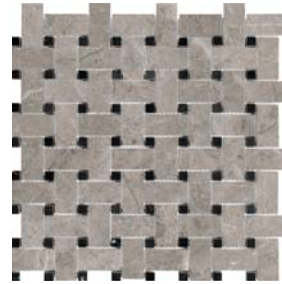

## RITZ GRAY MARBLE

24" x 24" RITZ GRAY MARBLE  
POLISHED 72-661, HONED 72-662

3" x 9" RITZ GRAY MARBLE  
POLISHED 72-082, HONED 72-083

12" x 24" RITZ GRAY MARBLE  
POLISHED 72-423, HONED 72-424

12" x 12" RITZ GRAY MARBLE  
POLISHED 72-125, HONED 72-126

18" x 36" RITZ GRAY MARBLE  
POLISHED 72-710, HONED 72-711

## RITZ GRAY MARBLE

2" x 2" RITZ GRAY MOSAICS  
POLISHED 76-474, HONED 76-479

RITZ GRAY RANDOM STRIP MOSAICS  
POLISHED 76-475, HONED 76-480

RITZ GRAY BASKETWEAVE MOSAICS  
POLISHED 76-476, HONED 76-481

1.25" x 1.25" RITZ GRAY HEXAGON  
MOSAICS POLISHED 76-477, HONED 76-482