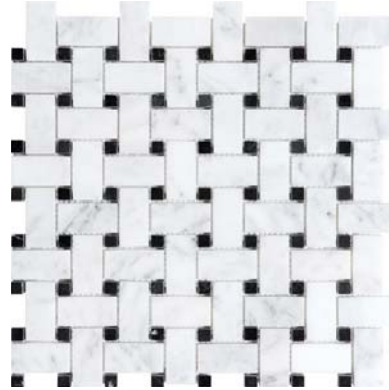

BIANCO VENATINO MARBLE

BIANCO VENATINO MARBLE

1" x 1" BIANCO VENATINO MOSAICS
POLISHED 76-022, HONED 76-016

BIANCO VENATINO BASKETWEAVE MOSAICS
POLISHED 76-260, HONED 76-170

BIANCO VENATINO MINI VERSAILLES MOSAICS
POLISHED 76-261, HONED 76-171

BIANCO VENATINO RANDOM STRIP MOSAICS
POLISHED 76-262, HONED 76-172

TRIMS

2' x 12" BIANCO VENATINO ASPENDOS CHAIR RAILS
POLISHED 77-346, HONED 77-340

5/8" x 12" BIANCO VENATINO MINI PENCILS
POLISHED 77-376, HONED 77-370

9" x 9" BIANCO VENATINO CORNER SHELF
POLISHED 33-036, HONED 33-035

5/8" x 5/8" GLACIER BLEND MOSAICS
76-158

BIANCO VENATINO MARBLE

12" x 12" BIANCO VENATINO MARBLE
POLISHED 72-109, HONED 72-106

12" x 24" BIANCO VENATINO MARBLE
POLISHED 72-404, HONED 72-401

18" x 18" BIANCO VENATINO MARBLE
POLISHED 72-308, HONED 72-305

6" x 18" BIANCO VENATINO MARBLE
POLISHED 72-353, HONED 72-350

6" x 6" BIANCO VENATINO MARBLE
POLISHED 72-054, HONED 72-051

3" x 6" BIANCO VENATINO MARBLE
POLISHED 72-034, HONED 72-031